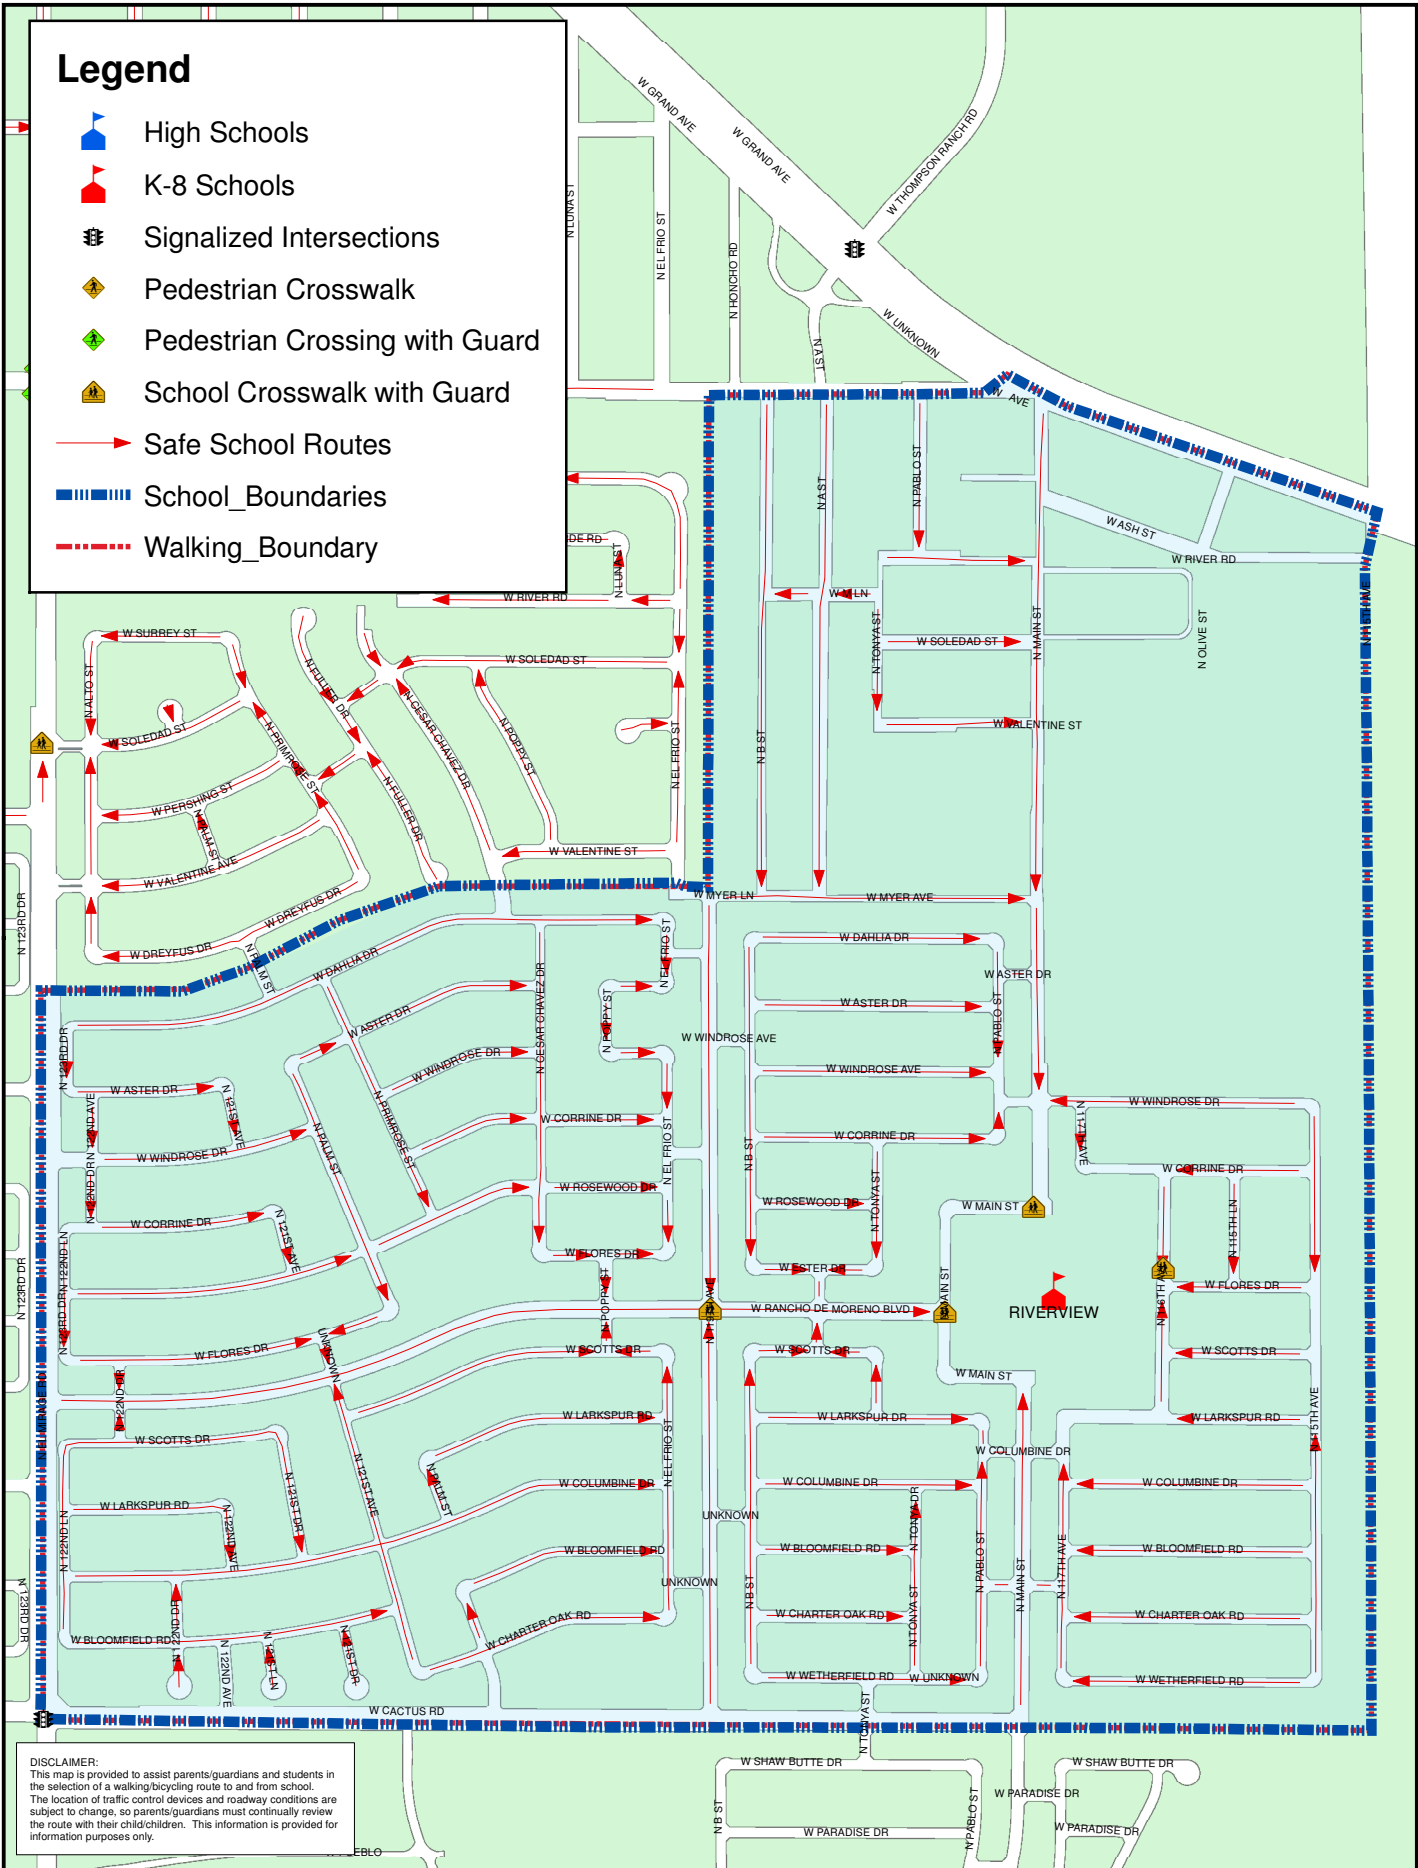

Riverview School (K-8)

12701 N Main St

(623) 523-8900

Bell Times 8:15am - 3:00pm

SY 2008-2009

Legend

- High Schools
- K-8 Schools
- Signalized Intersections
- Pedestrian Crosswalk
- Pedestrian Crossing with Guard
- School Crosswalk with Guard
- Safe School Routes
- School_Boundaries
- Walking_Boundary

Safe Route to School Map