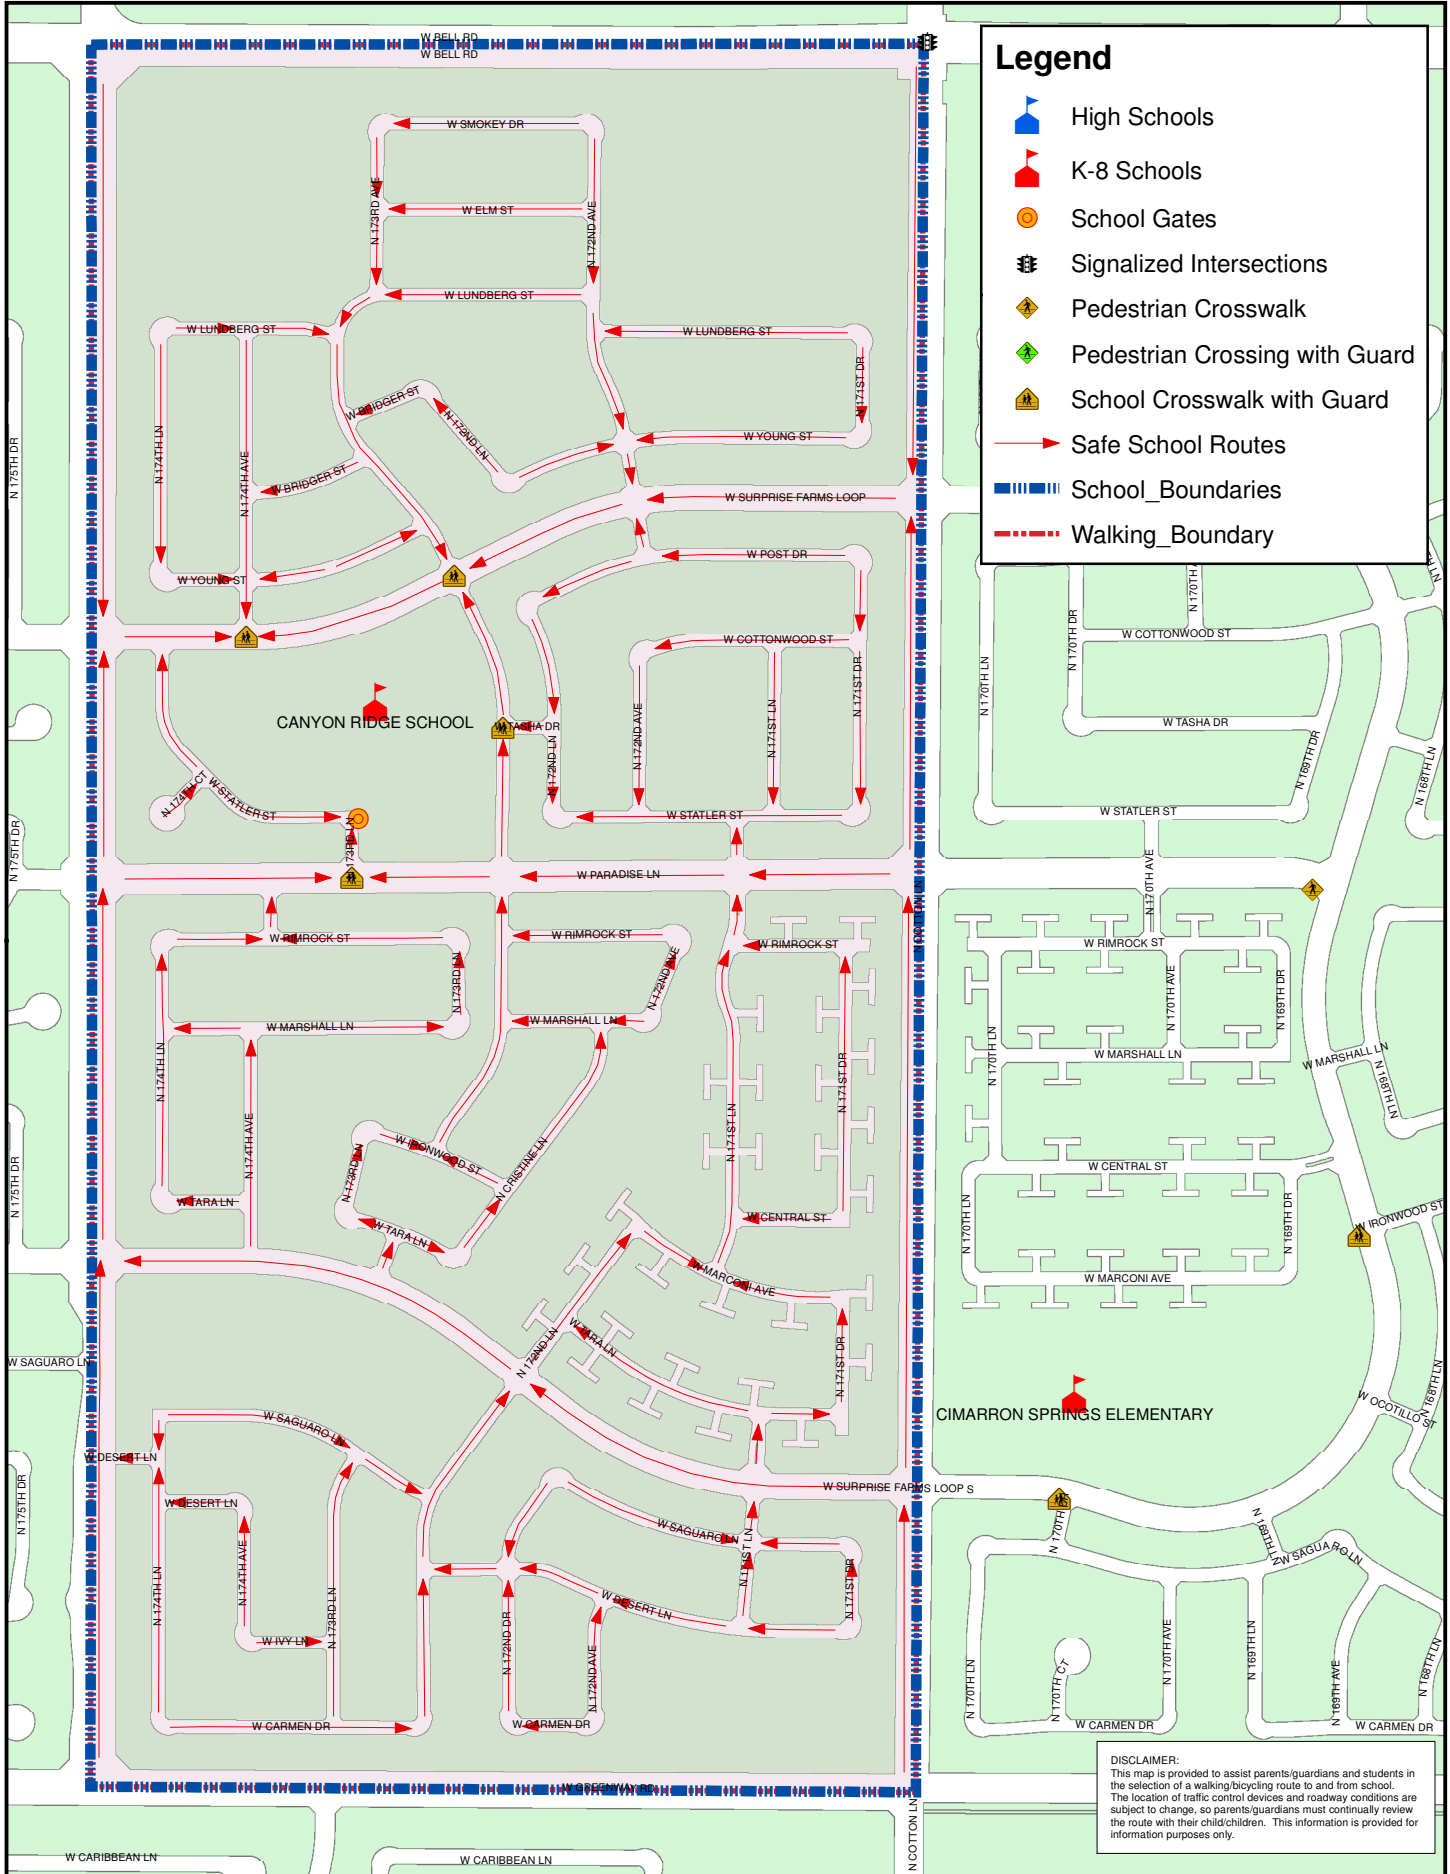

Canyon Ridge School (K-8)

17359 W Surprise Farms Loop N

(623) 523-8450

Bell Times 9:00am - 3:45pm

SY 2008-2009

Legend

- High Schools
- K-8 Schools
- School Gates
- Signalized Intersections
- Pedestrian Crosswalk
- Pedestrian Crossing with Guard
- School Crosswalk with Guard
- Safe School Routes
- School_Boundaries
- Walking_Boundary

Safe Route to School Map