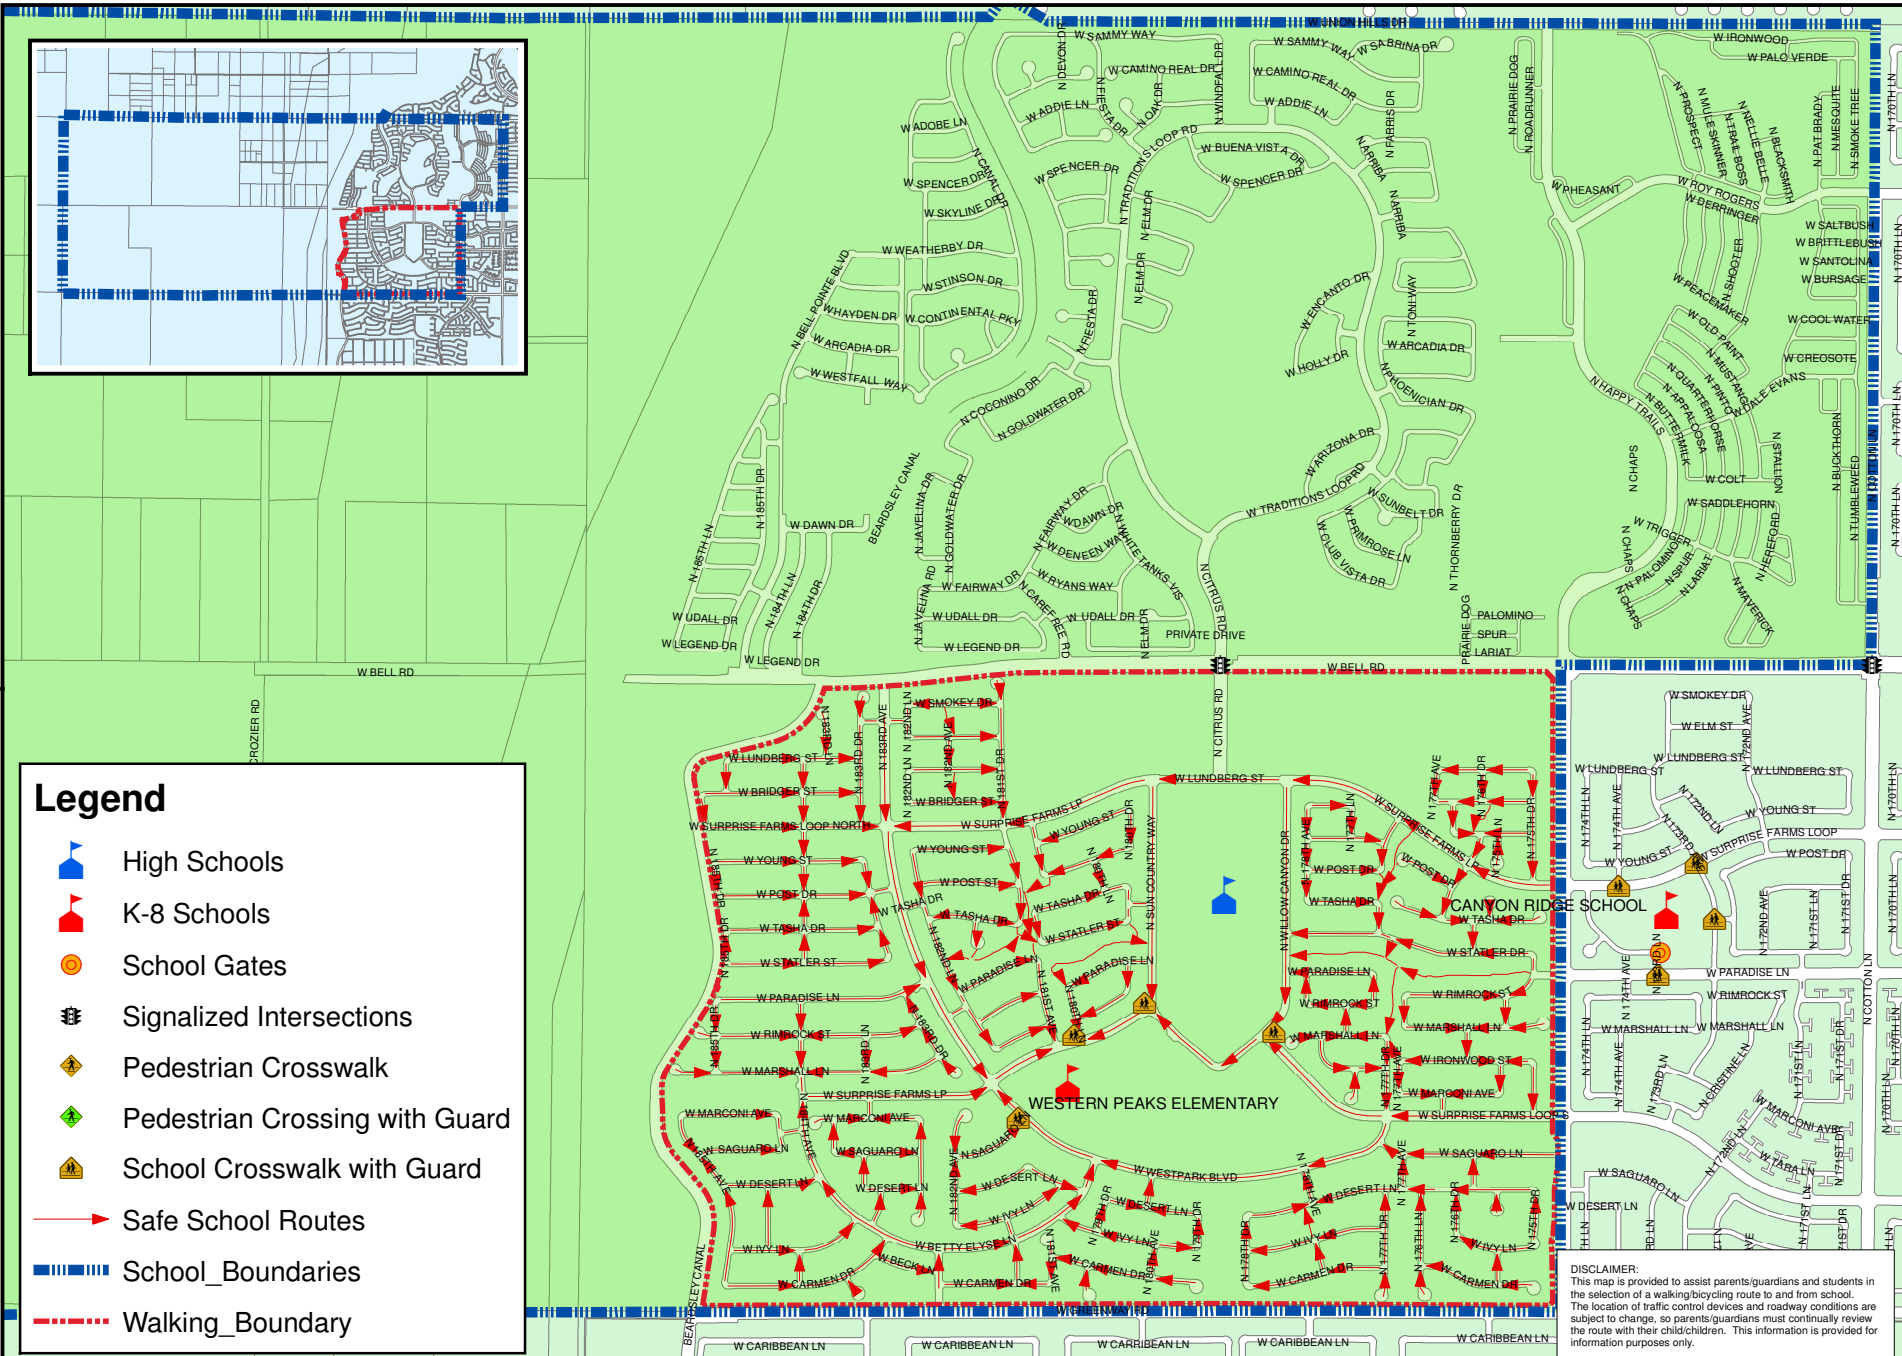

Western Peaks Elementary (K-8)

18063 W Surprise Farms Loop S
Bell Times 8:15am - 3:00pm

(623) 523-8750

SY 2008-2009

Safe Route to School Map

Legend

- High Schools
- K-8 Schools
- School Gates
- Signalized Intersections
- Pedestrian Crosswalk
- Pedestrian Crossing with Guard
- School Crosswalk with Guard
- Safe School Routes
- School_Boundaries
- Walking_Boundary