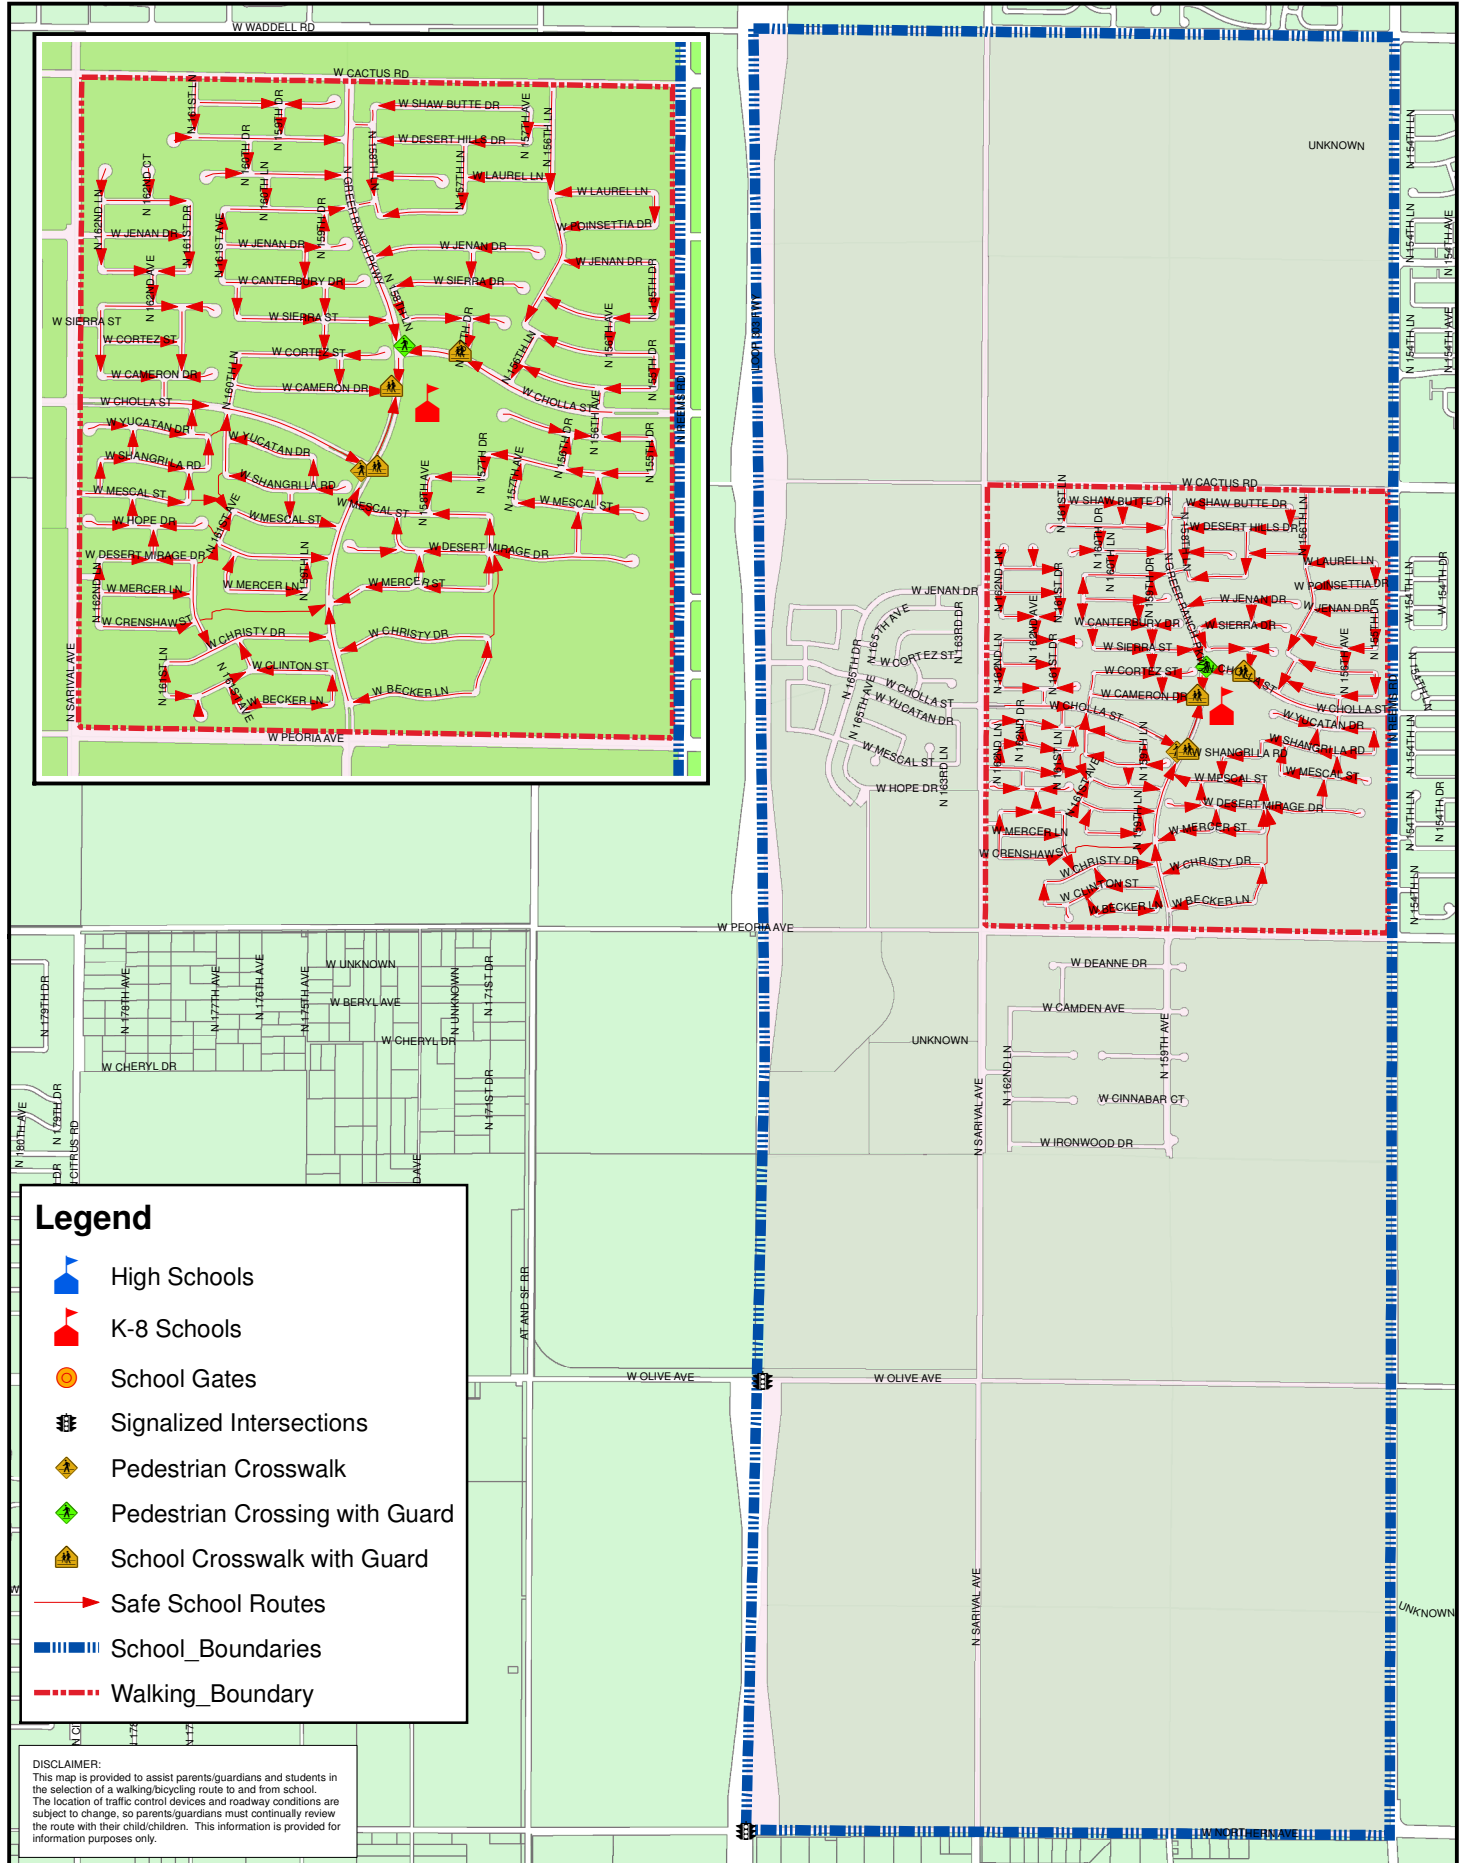

Sonoran Heights Elementary (K-8)

11405 N Greer Ranch PKWY
Bell Times 9:00am - 3:45pm

(623) 523-8550

SY 2008-2009

Safe Route to School Map

Legend

- High Schools
- K-8 Schools
- School Gates
- Signalized Intersections
- Pedestrian Crosswalk
- Pedestrian Crossing with Guard
- School Crosswalk with Guard
- Safe School Routes
- School_Boundaries
- Walking_Boundary