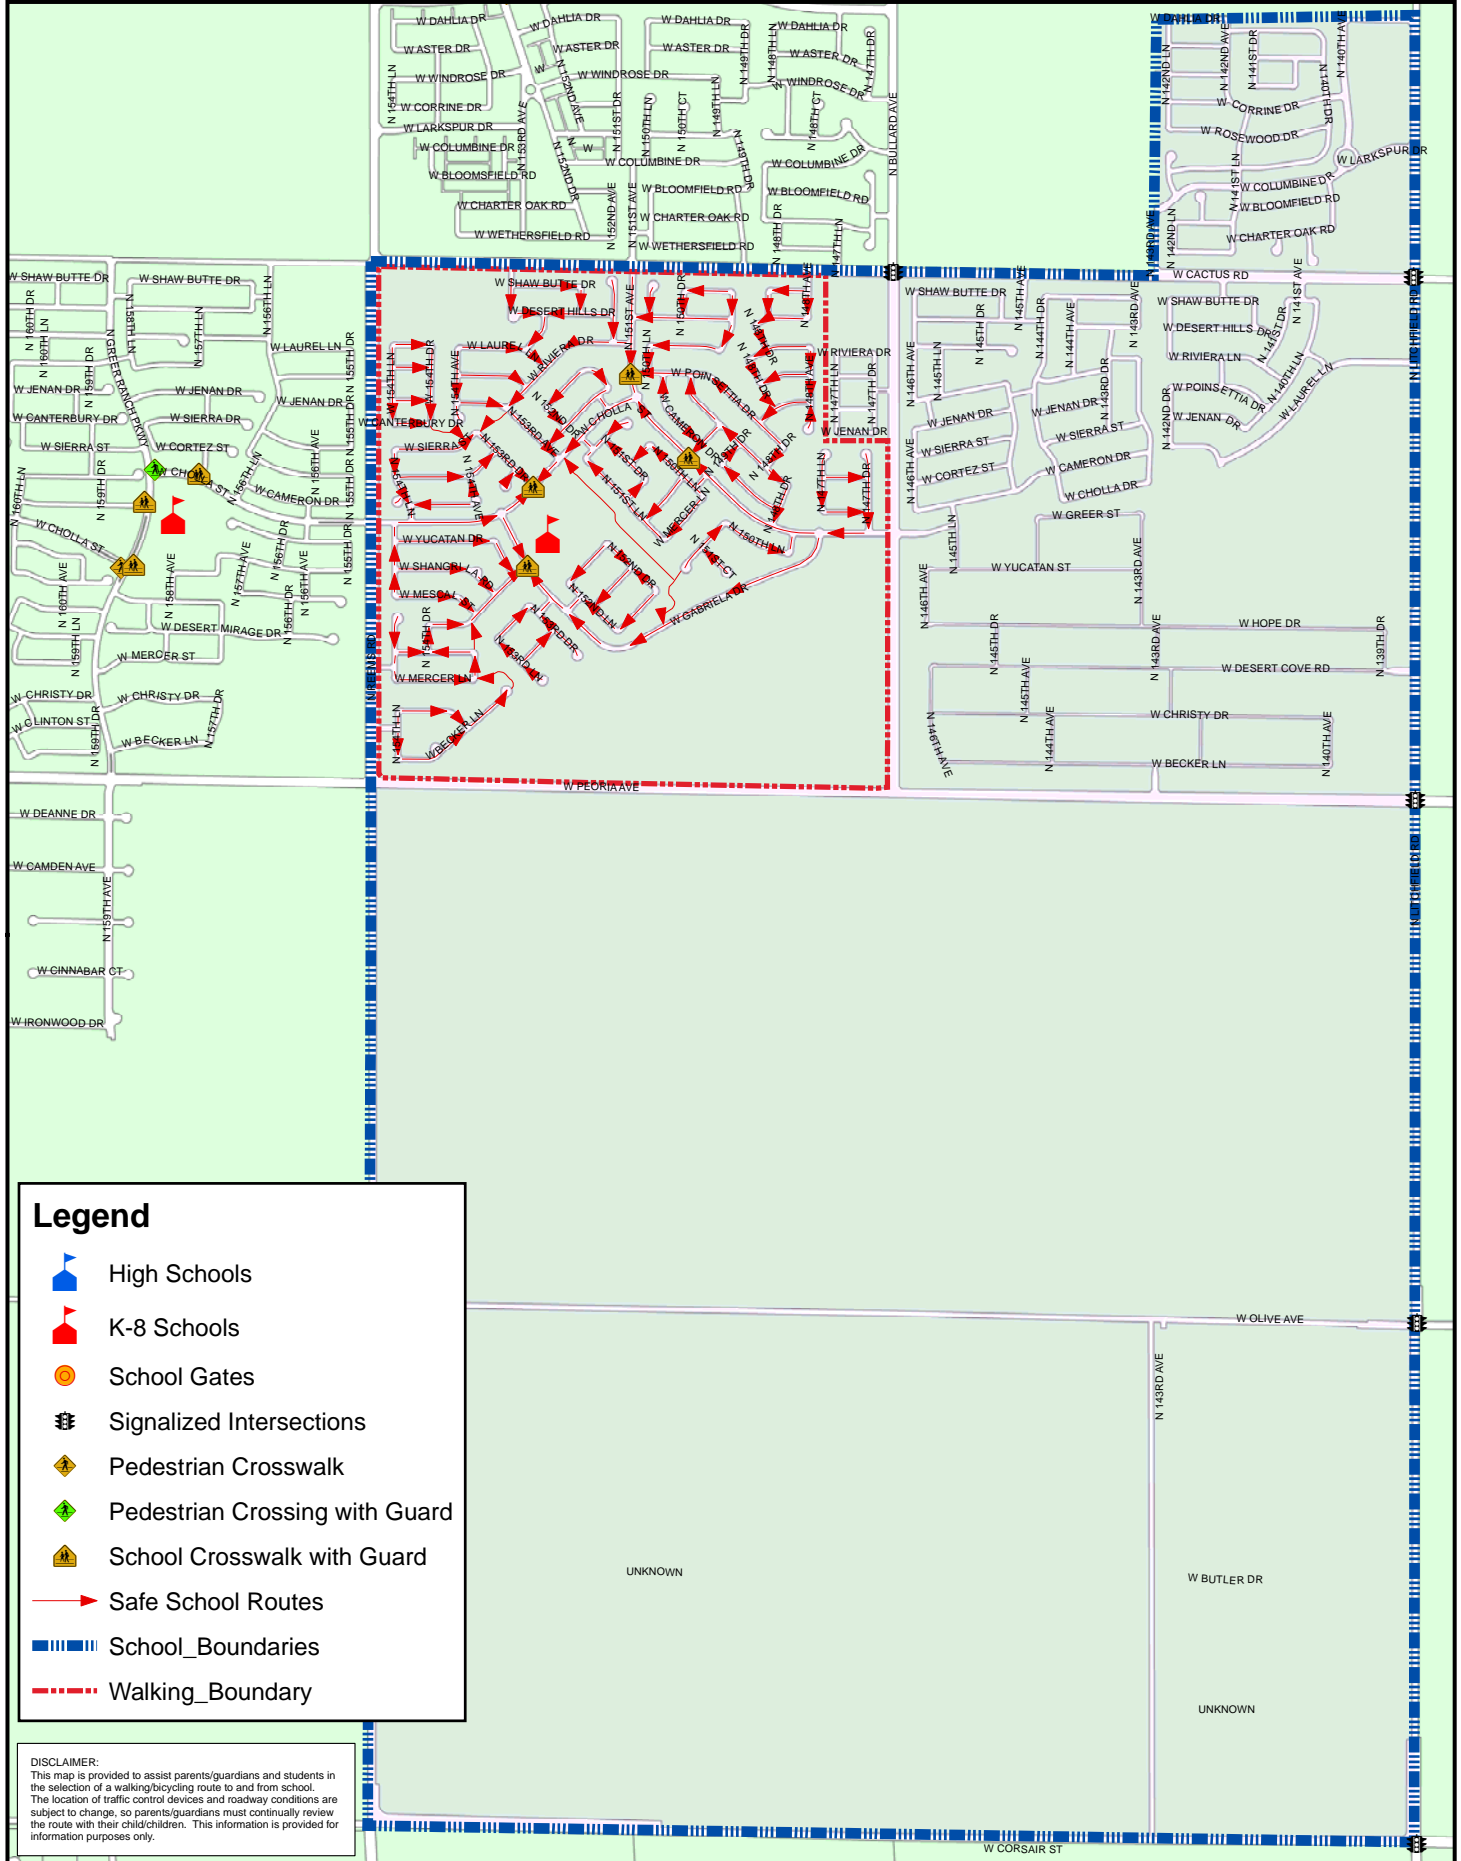

Rancho Gabriela Elementary (K-8)

15272 W Gabriela Dr
Bell Times 8:15am - 3:00pm

(623) 523-8500

SY 2008-2009

Safe Route to School Map

Legend

- High Schools
- K-8 Schools
- School Gates
- Signalized Intersections
- Pedestrian Crosswalk
- Pedestrian Crossing with Guard
- School Crosswalk with Guard
- Safe School Routes
- School_Boundaries
- Walking_Boundary