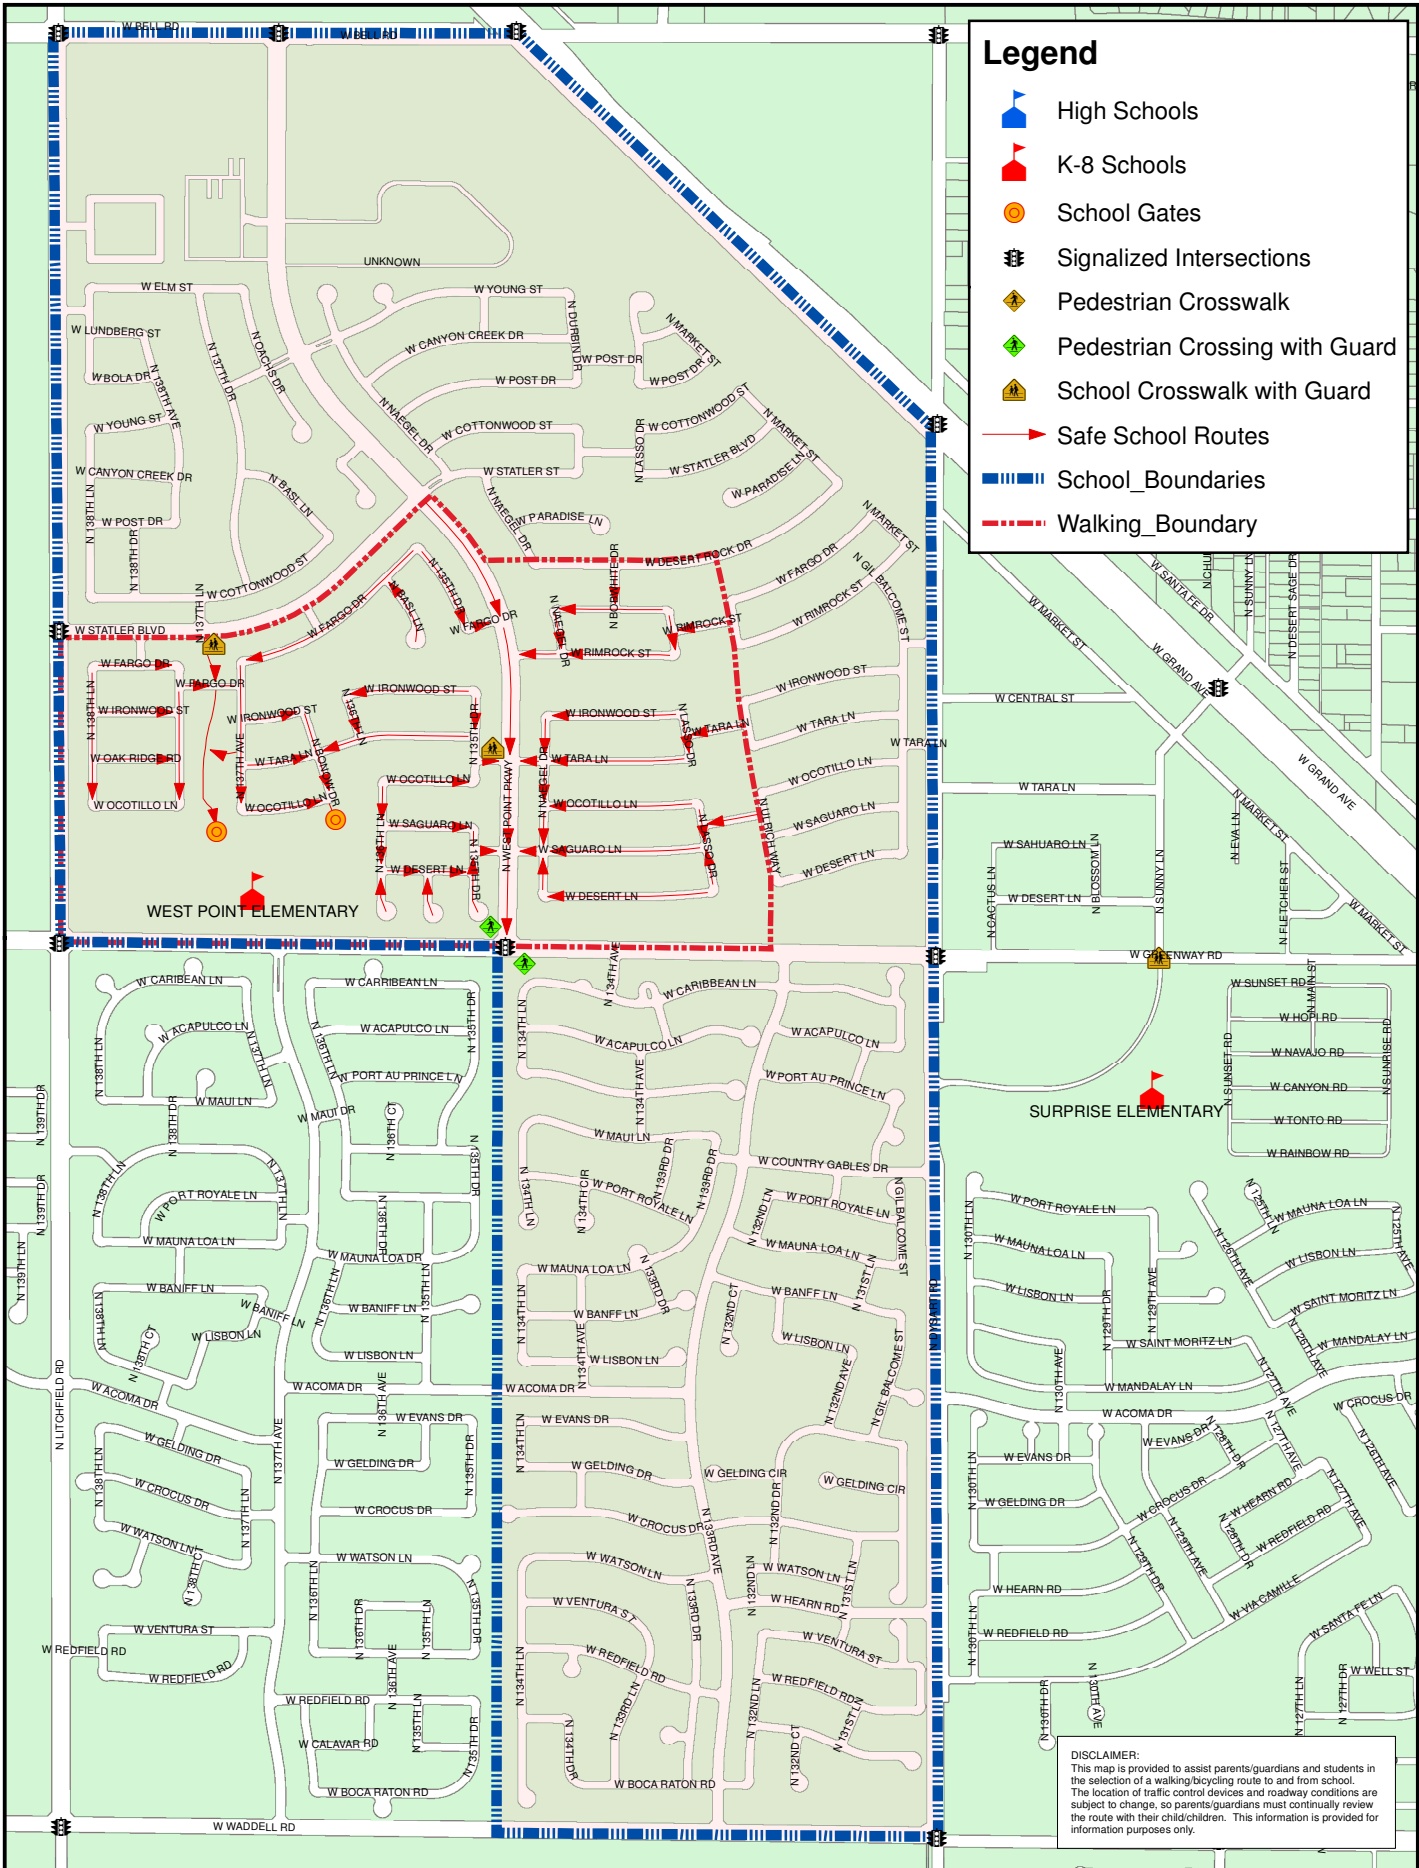

West Point Elementary (K-8)

13700 W Greenway Rd

(623) 876-7700

Bell Times 9:00am - 3:45pm

SY 2008-2009

Safe Route to School Map