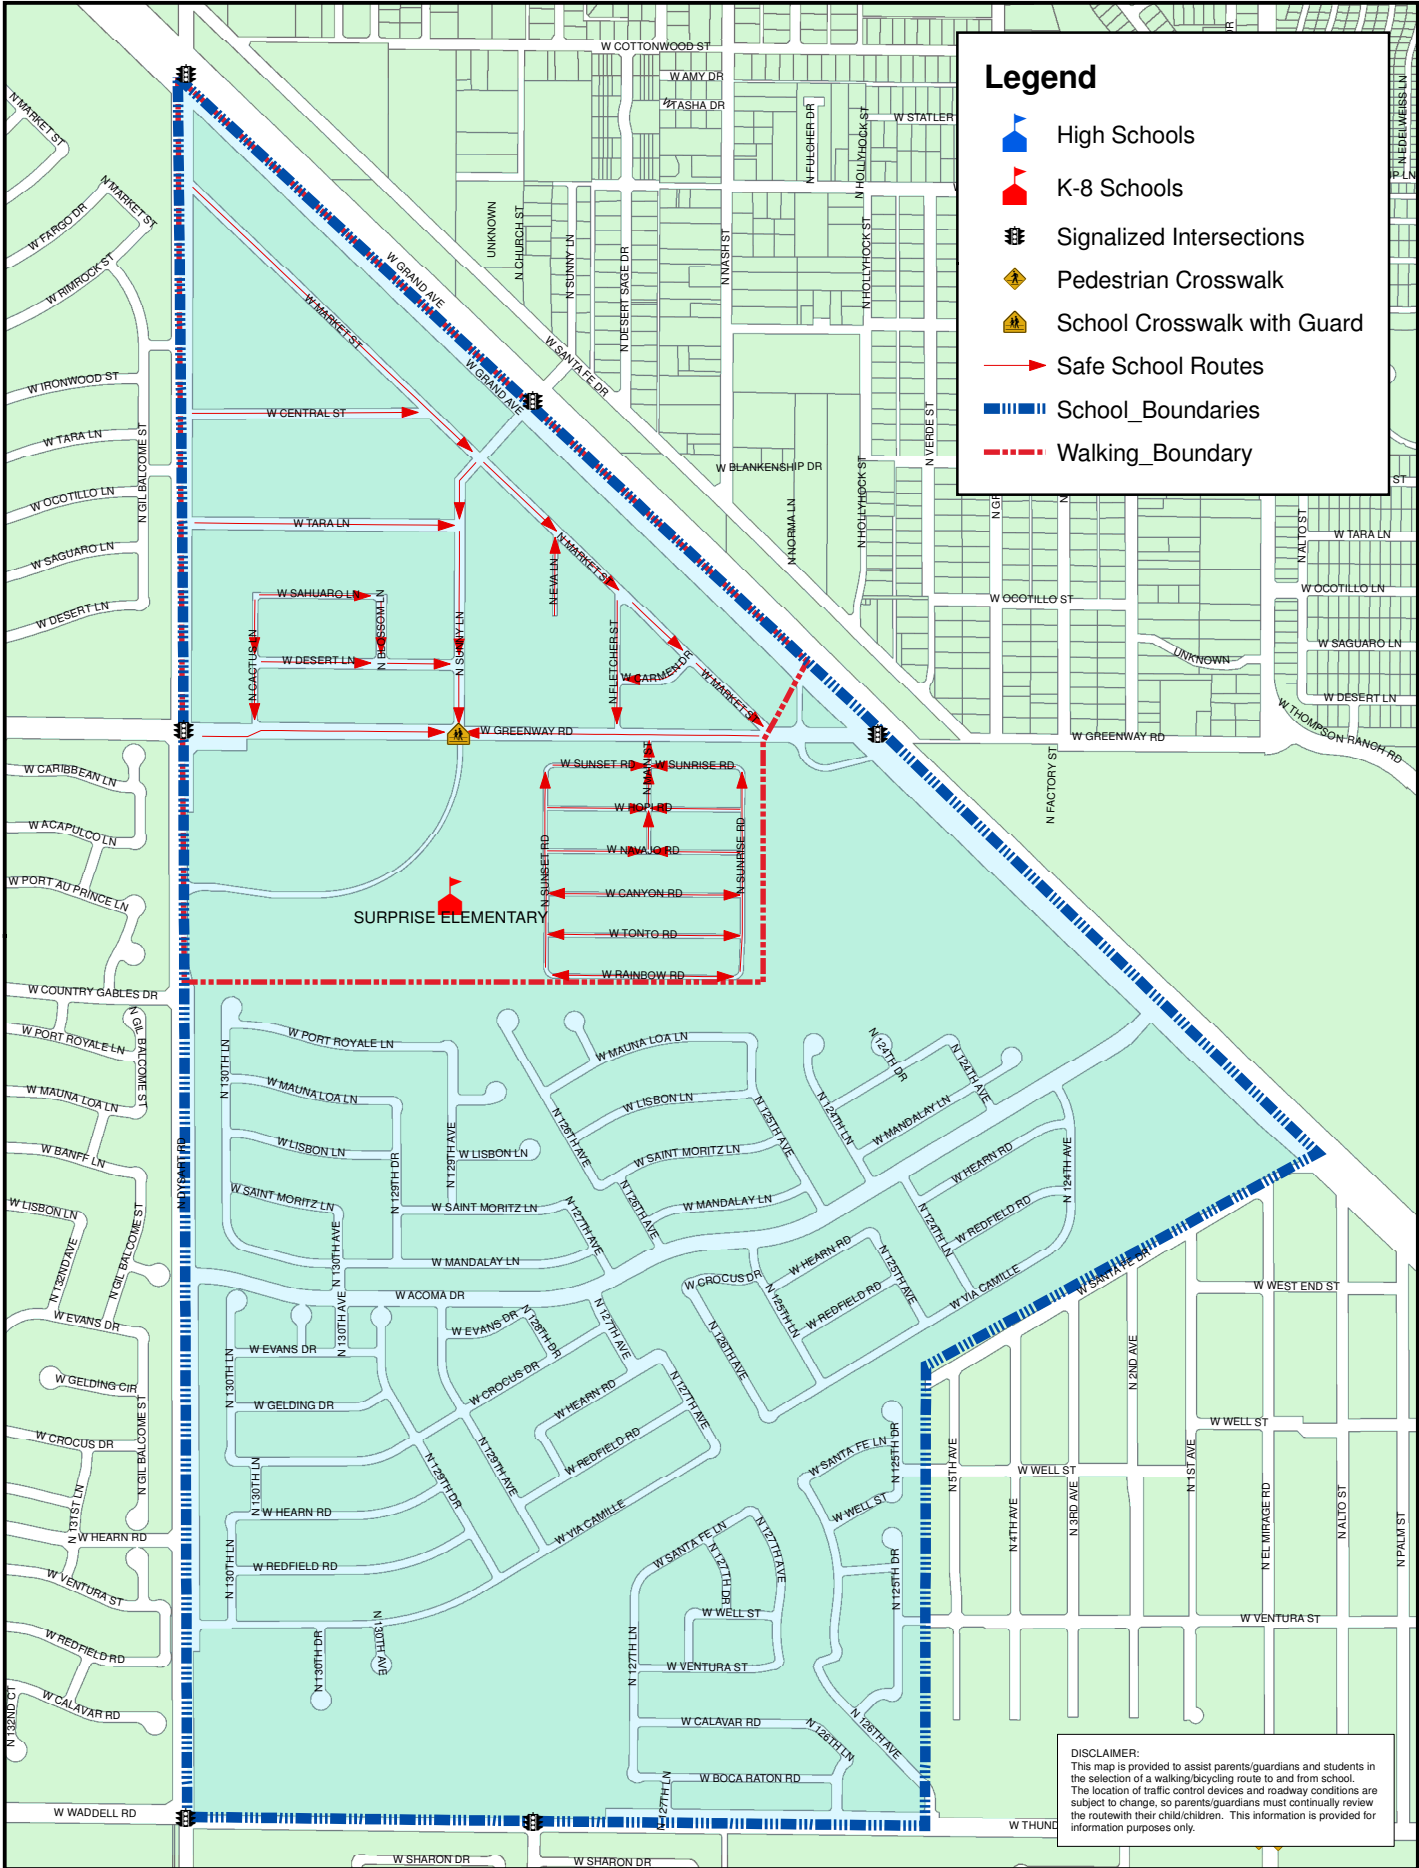

Surprise Elementary (K-8)

12907 W Greenway Rd

(623) 876-7400

Bell Times 8:15am - 3:00pm

SY 2008-2009

Safe Route to School Map