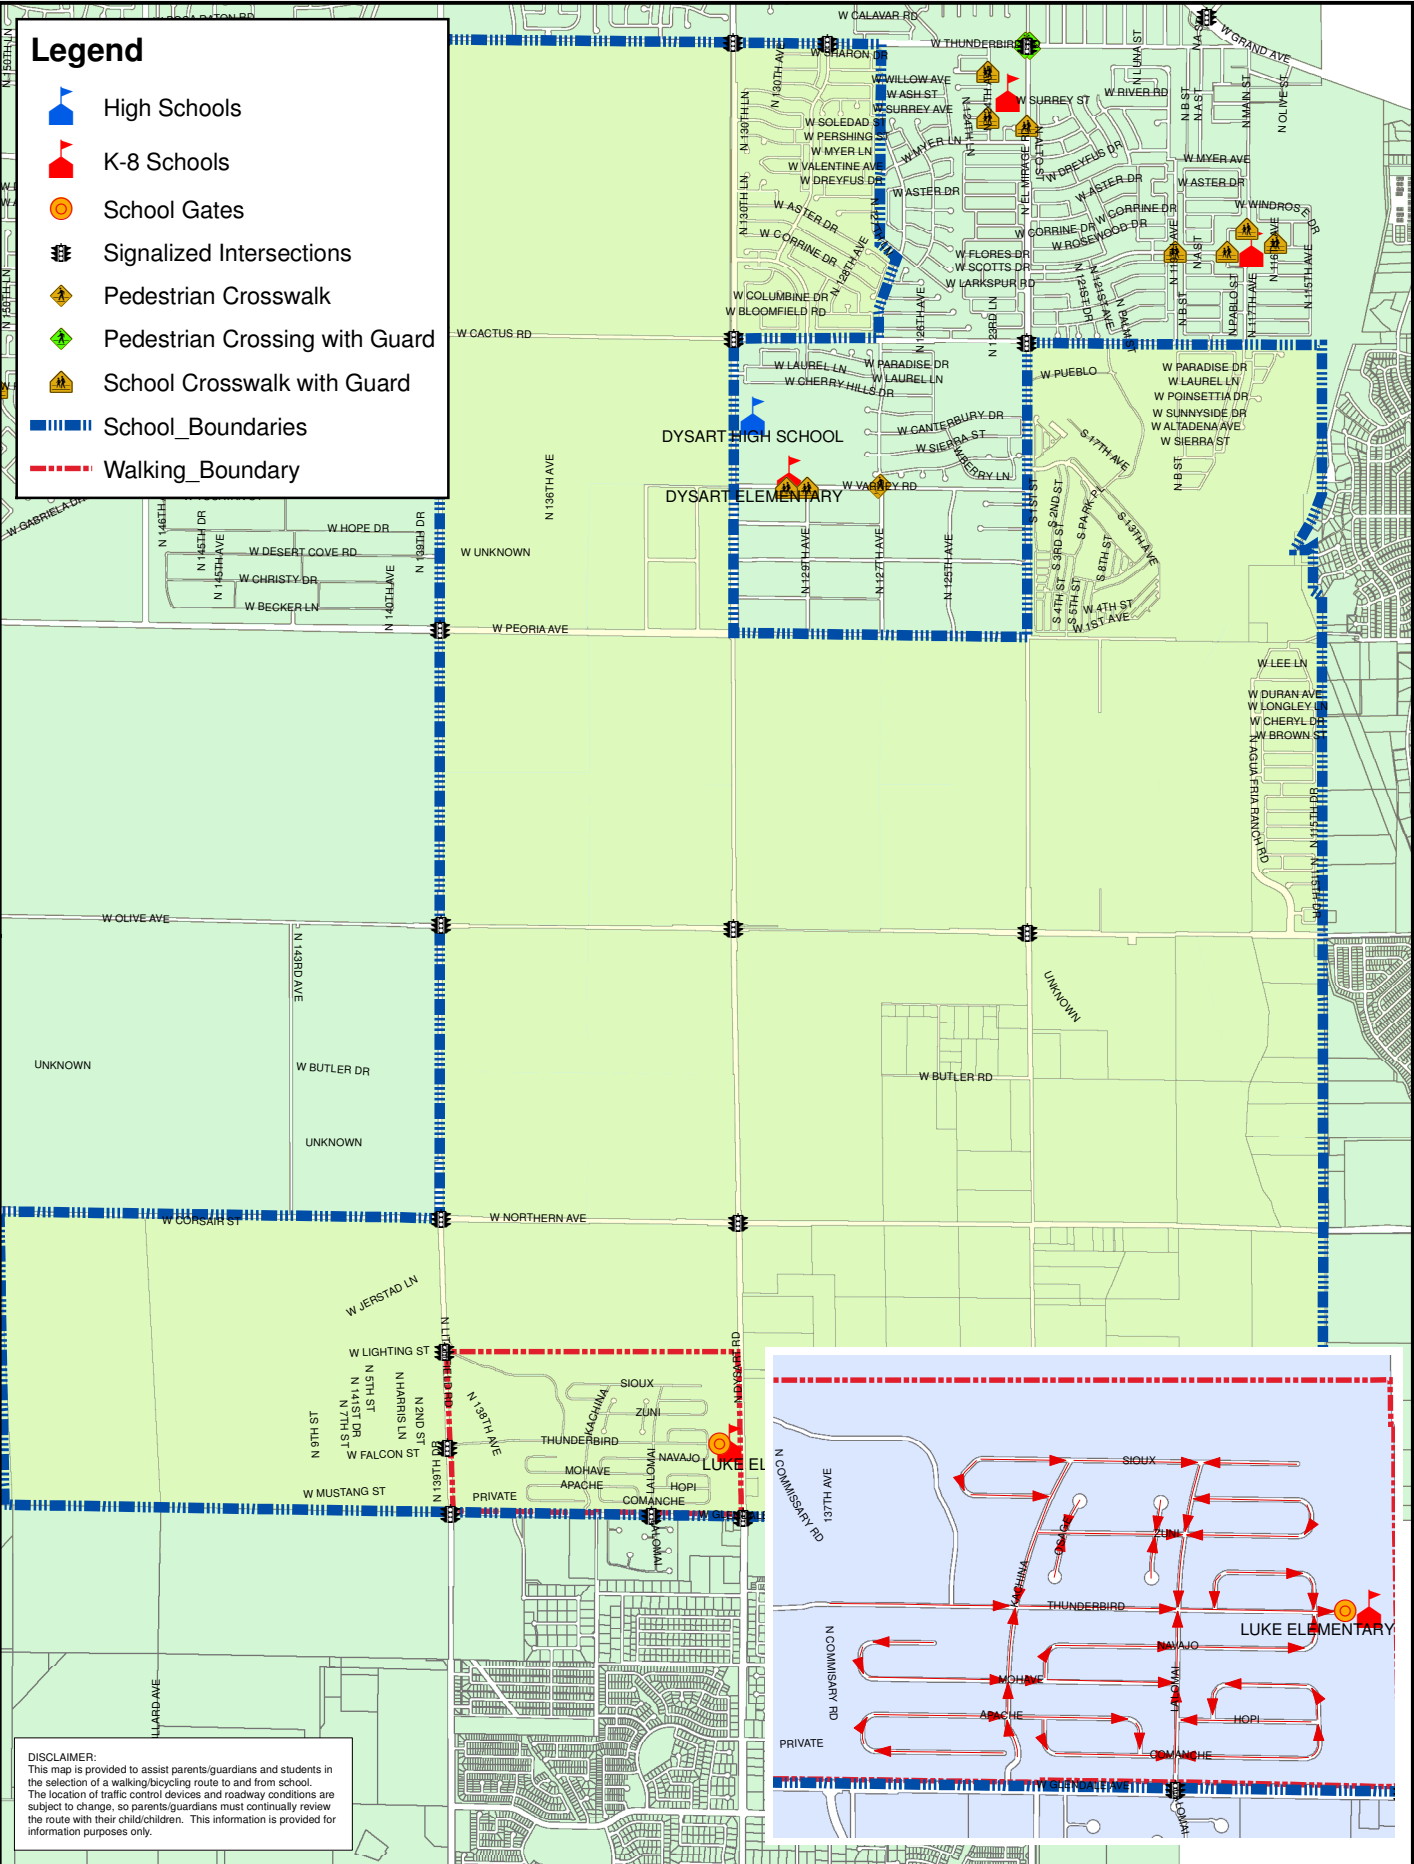

Luke Elementary (K-8)

7300 N Dysart Rd

(623) 876-7300

Bell Times 9:00am - 3:45pm

SY 2008-2009

Safe Route to School Map