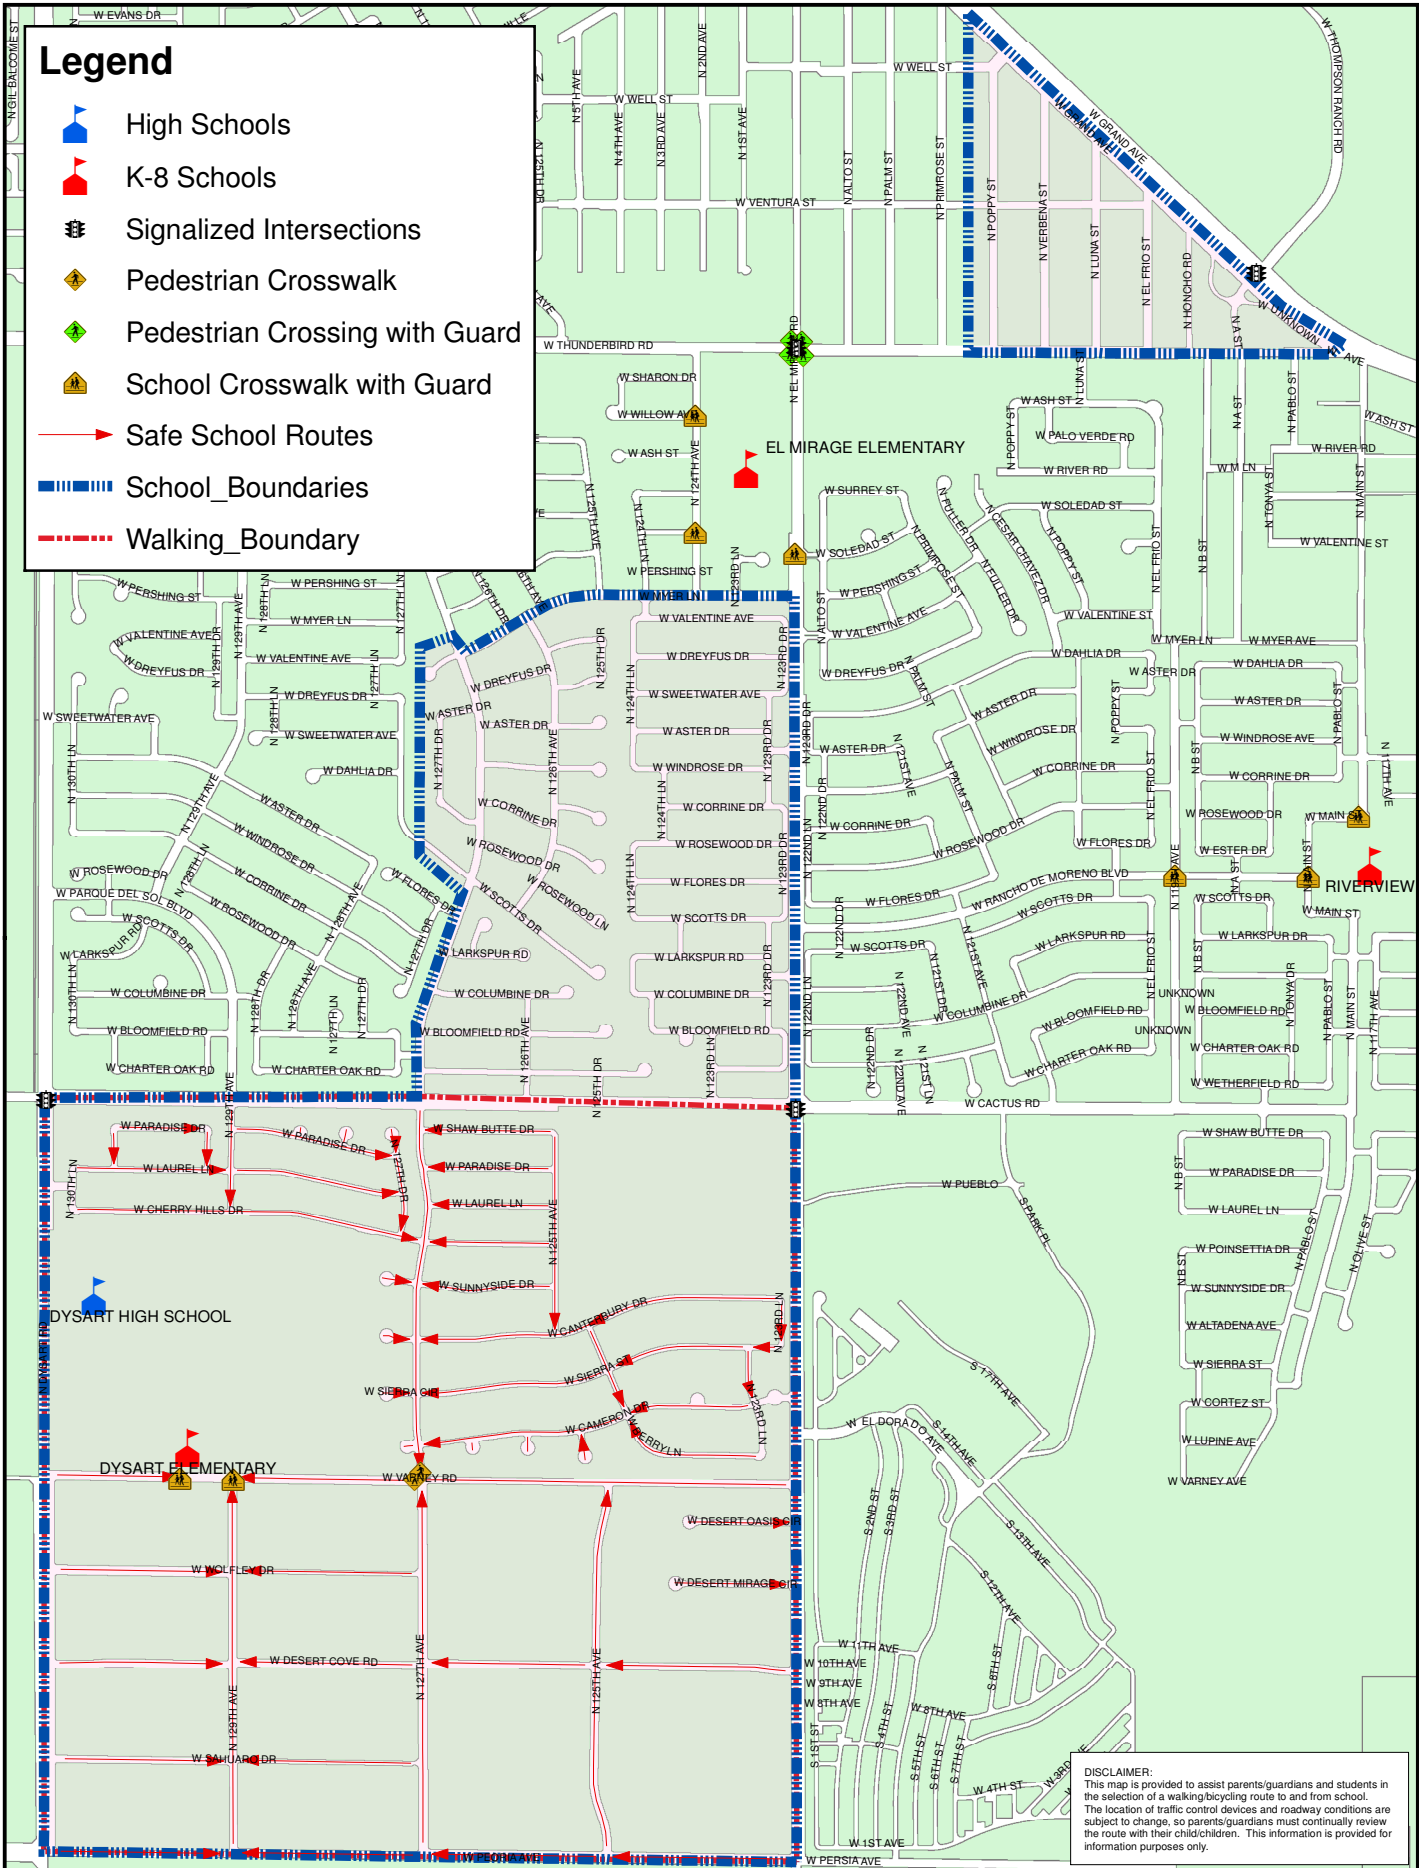

Dysart Elementary (K-8)

12950 W Varney Rd

(623) 876-7100

Bell Times 8:15am - 3:00pm

SY 2008-2009

Safe Route to School Map

Legend

- High Schools
- K-8 Schools
- Signalized Intersections
- Pedestrian Crosswalk
- Pedestrian Crossing with Guard
- School Crosswalk with Guard
- Safe School Routes
- School_Boundaries
- Walking_Boundary